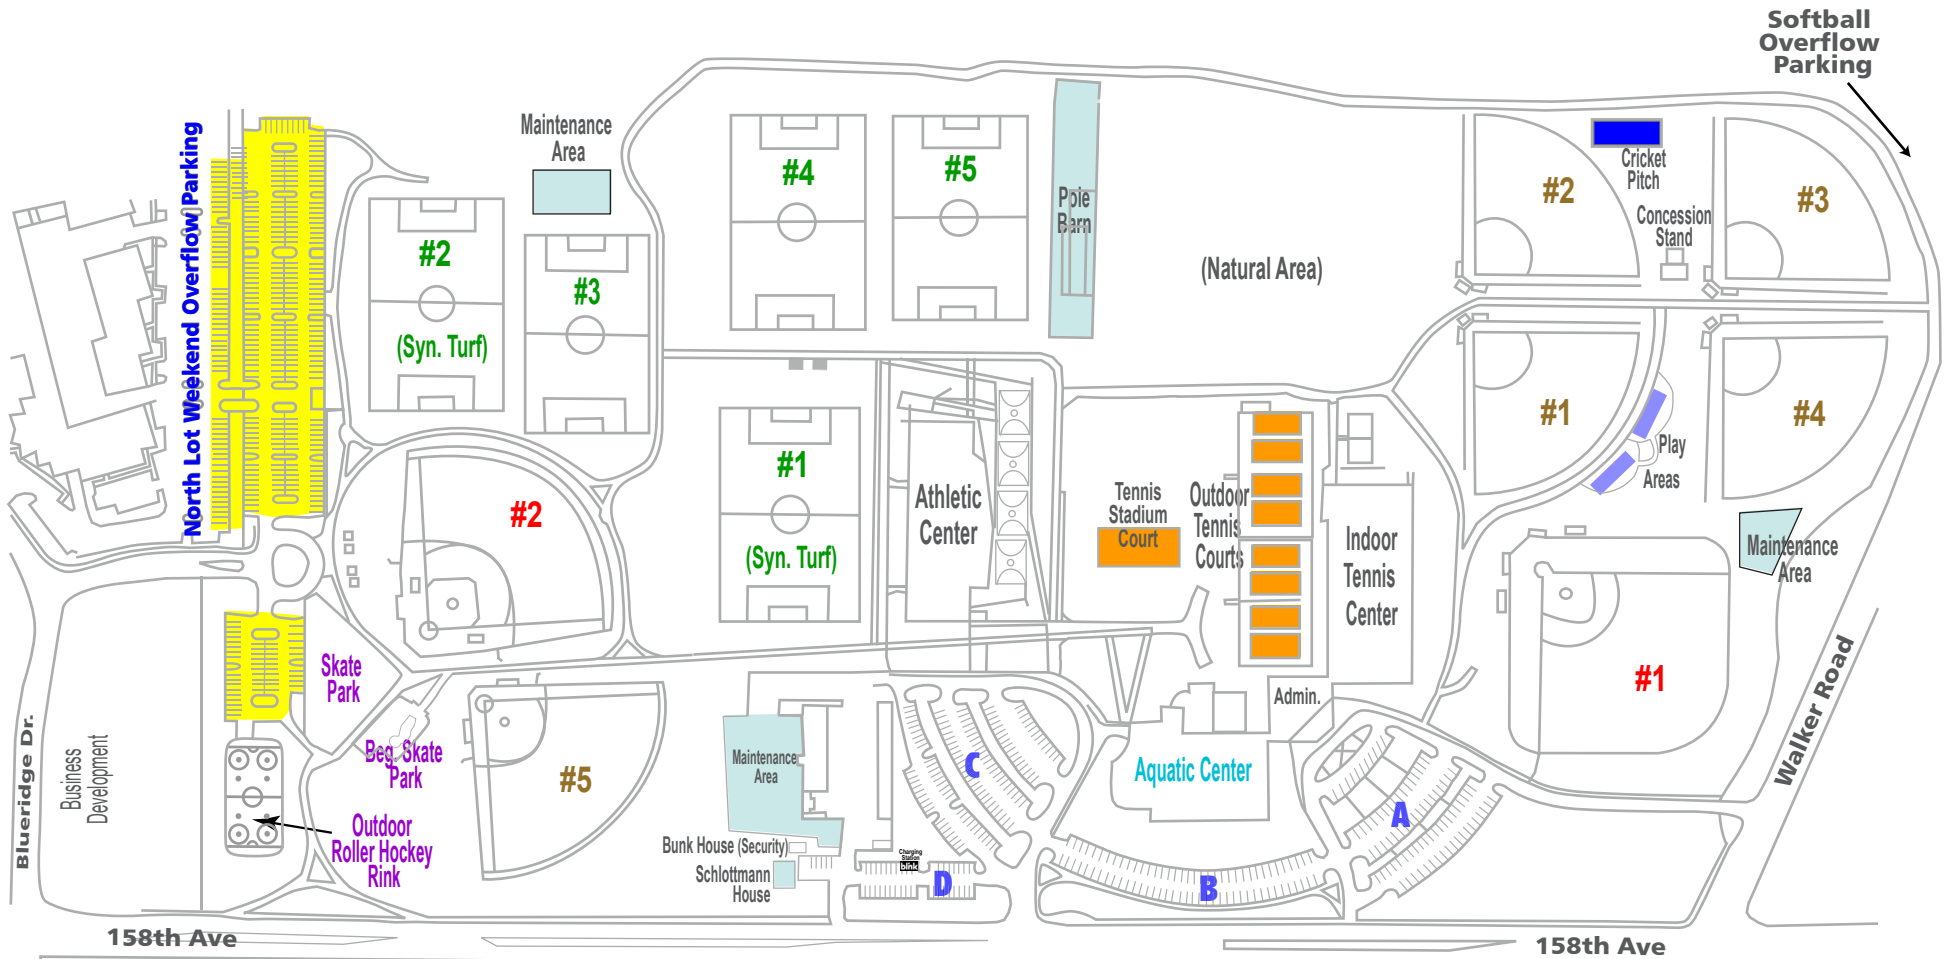

Howard M. Terpenning Recreation Complex

15707 SW Walker Road, Beaverton, OR 97006

Tualatin Hills Park & Recreation District • www.thprd.org

- Softball/Baseball
- Tennis
- Cricket Pitch
- Baseball
- Skate Park
- Parking Areas
- Soccer
- Maintenance Security-971/246-0169

Fred Meyer
(No THPRD Parking)