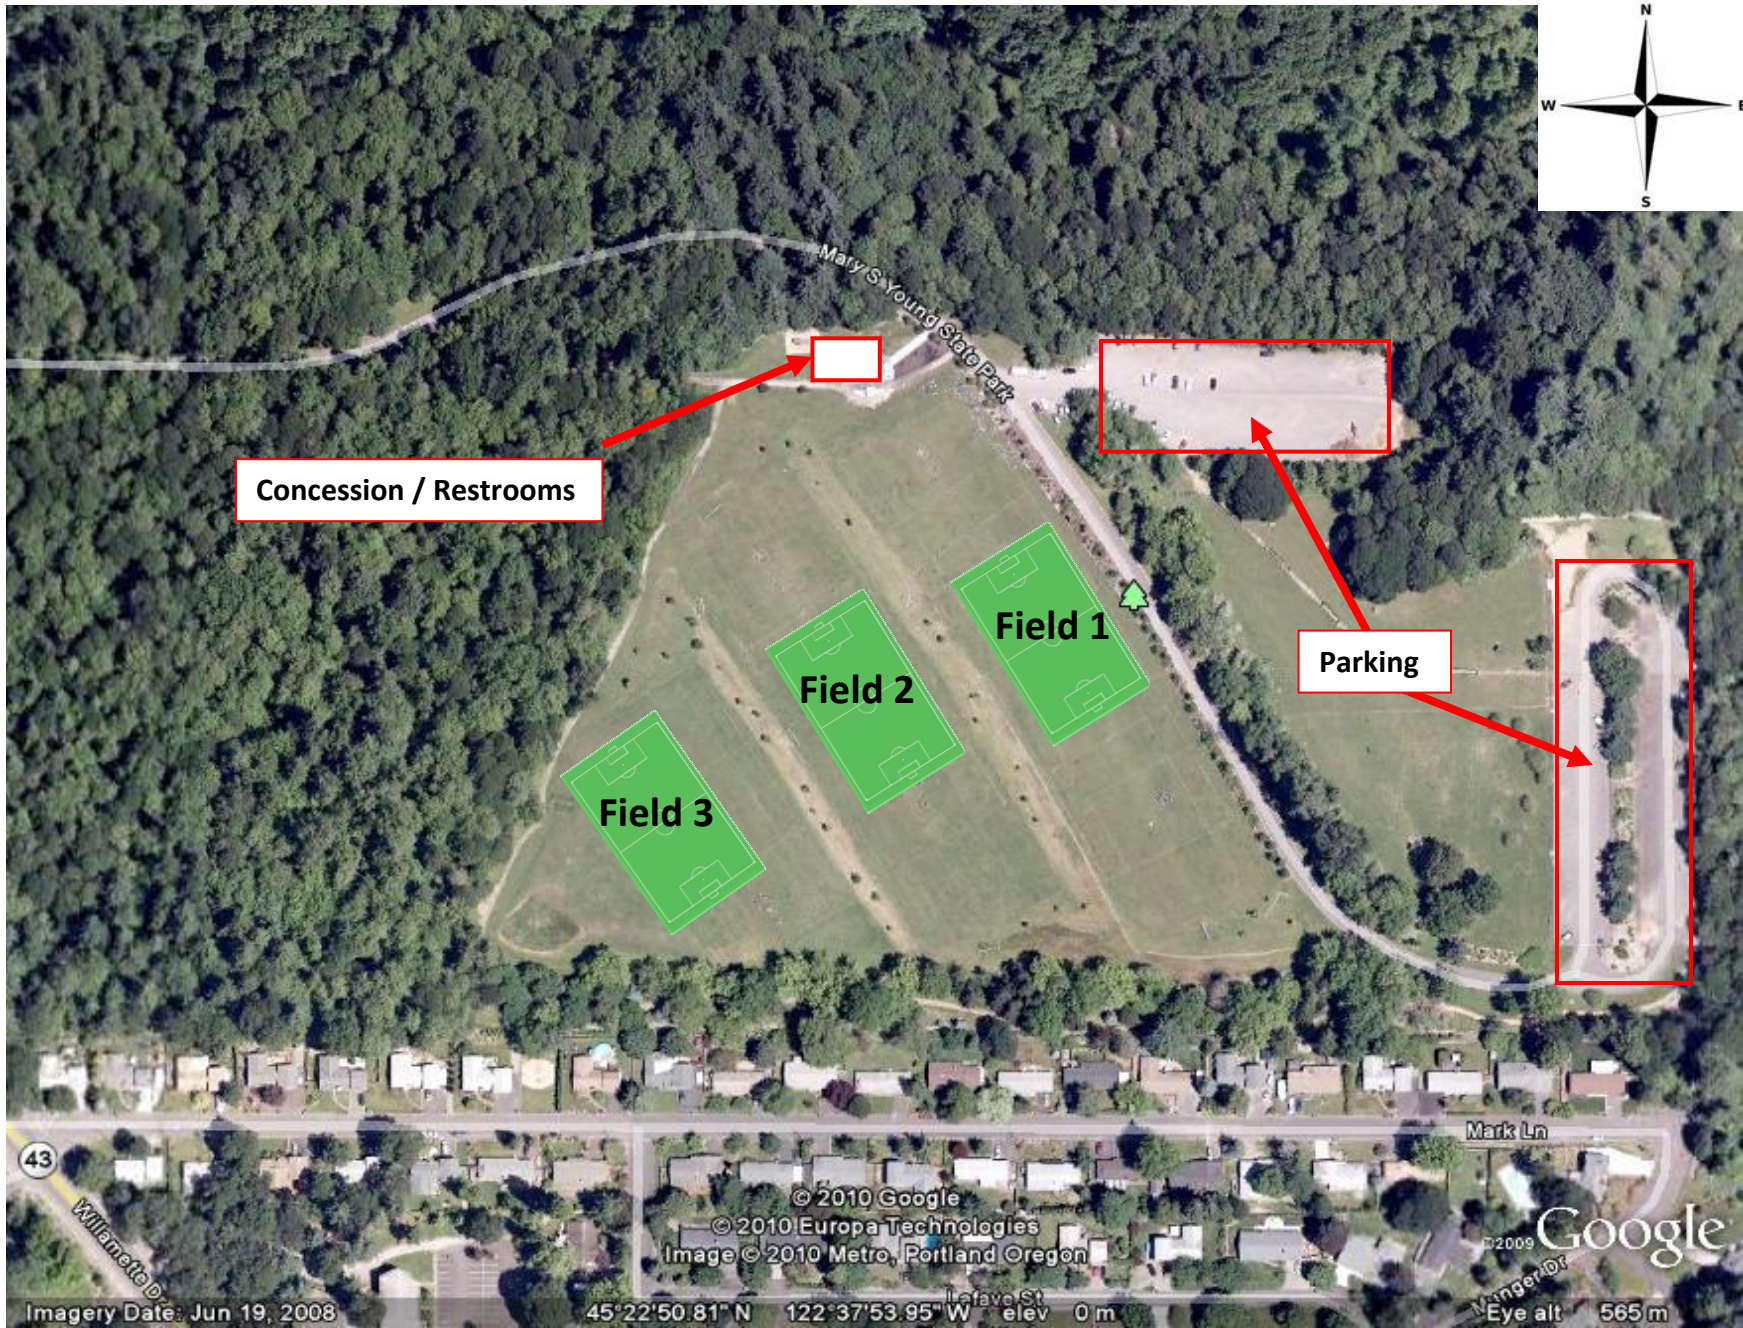

Mary S. Young Park

19900 Willamette Dr, West Linn, OR

Concession / Restrooms

Field 1

Field 2

Field 3

Parking

43

Mark Ln

© 2010 Google
© 2010 Europa Technologies
Image © 2010 Metro, Portland Oregon

Google
2009
Eye alt 565 m

Imagery Date: Jun 19, 2008

45°22'50.81" N 122°37'53.95" W elev 0 m