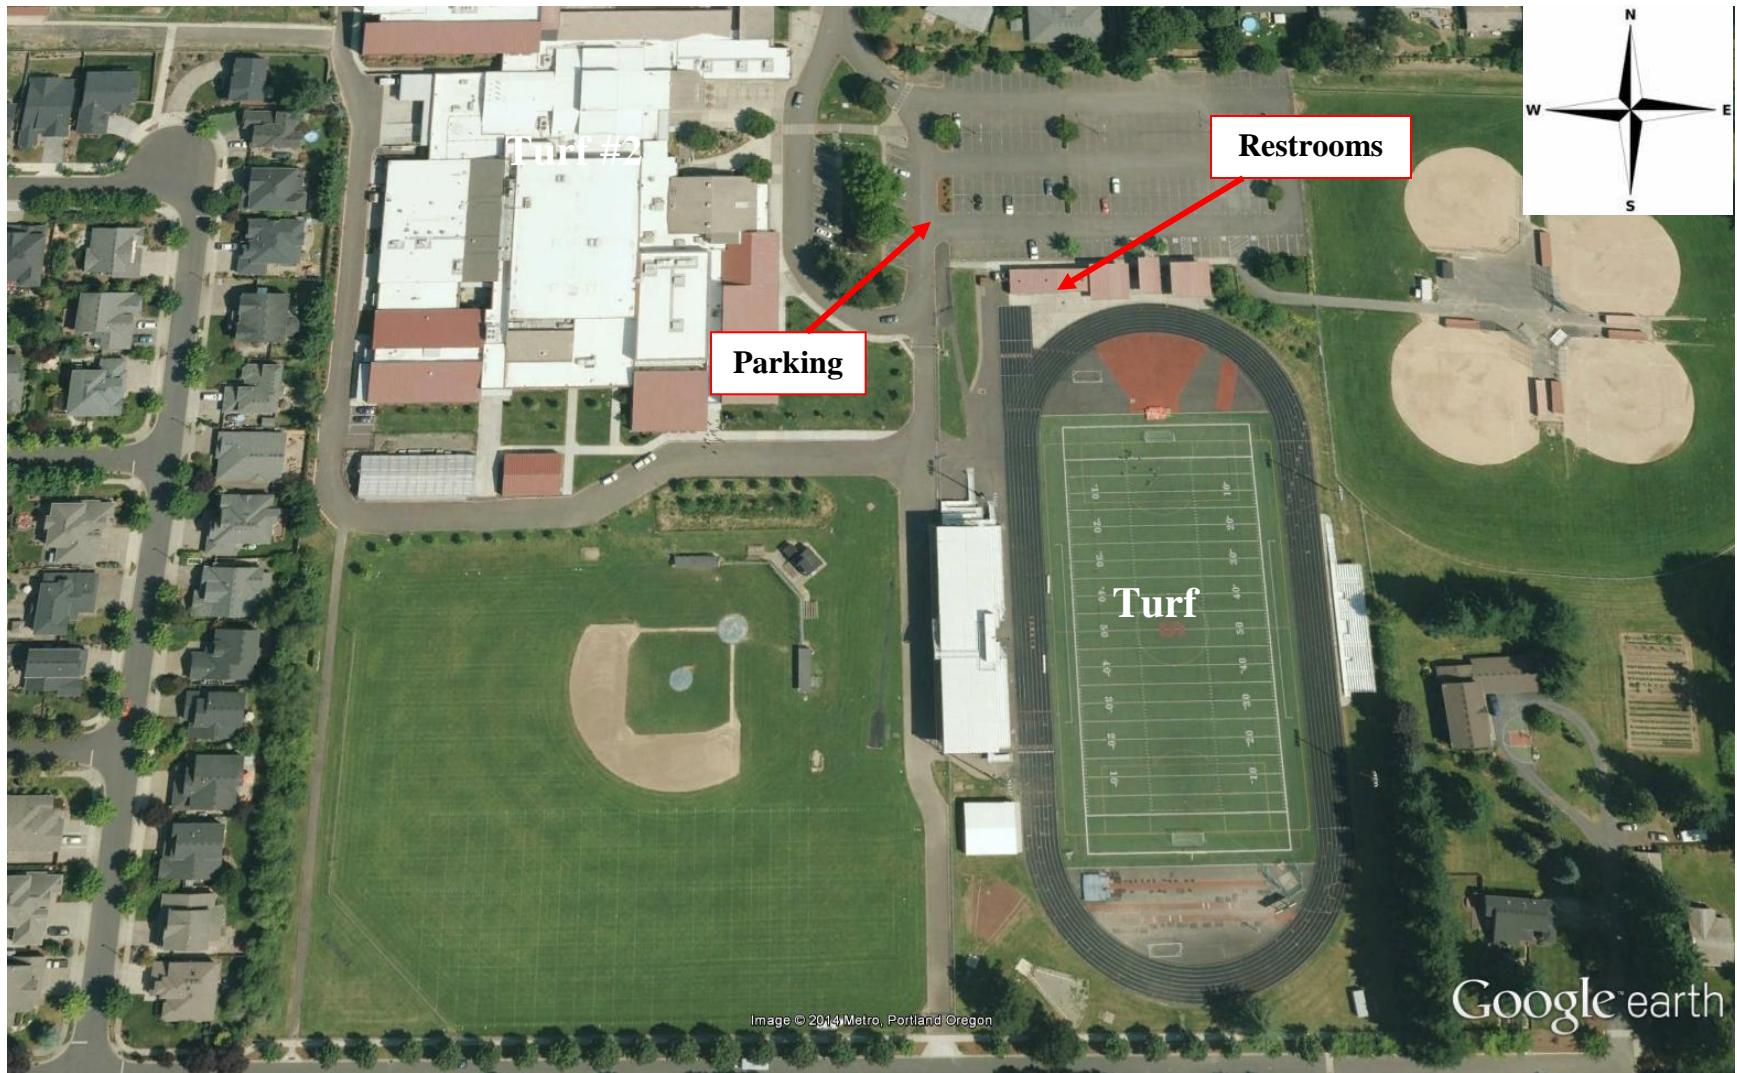

Sherwood High School

16956 SW Meinecke Rd., Sherwood, OR

Restrooms

Parking

Turf

Google earth

Image © 2014 Metro, Portland Oregon