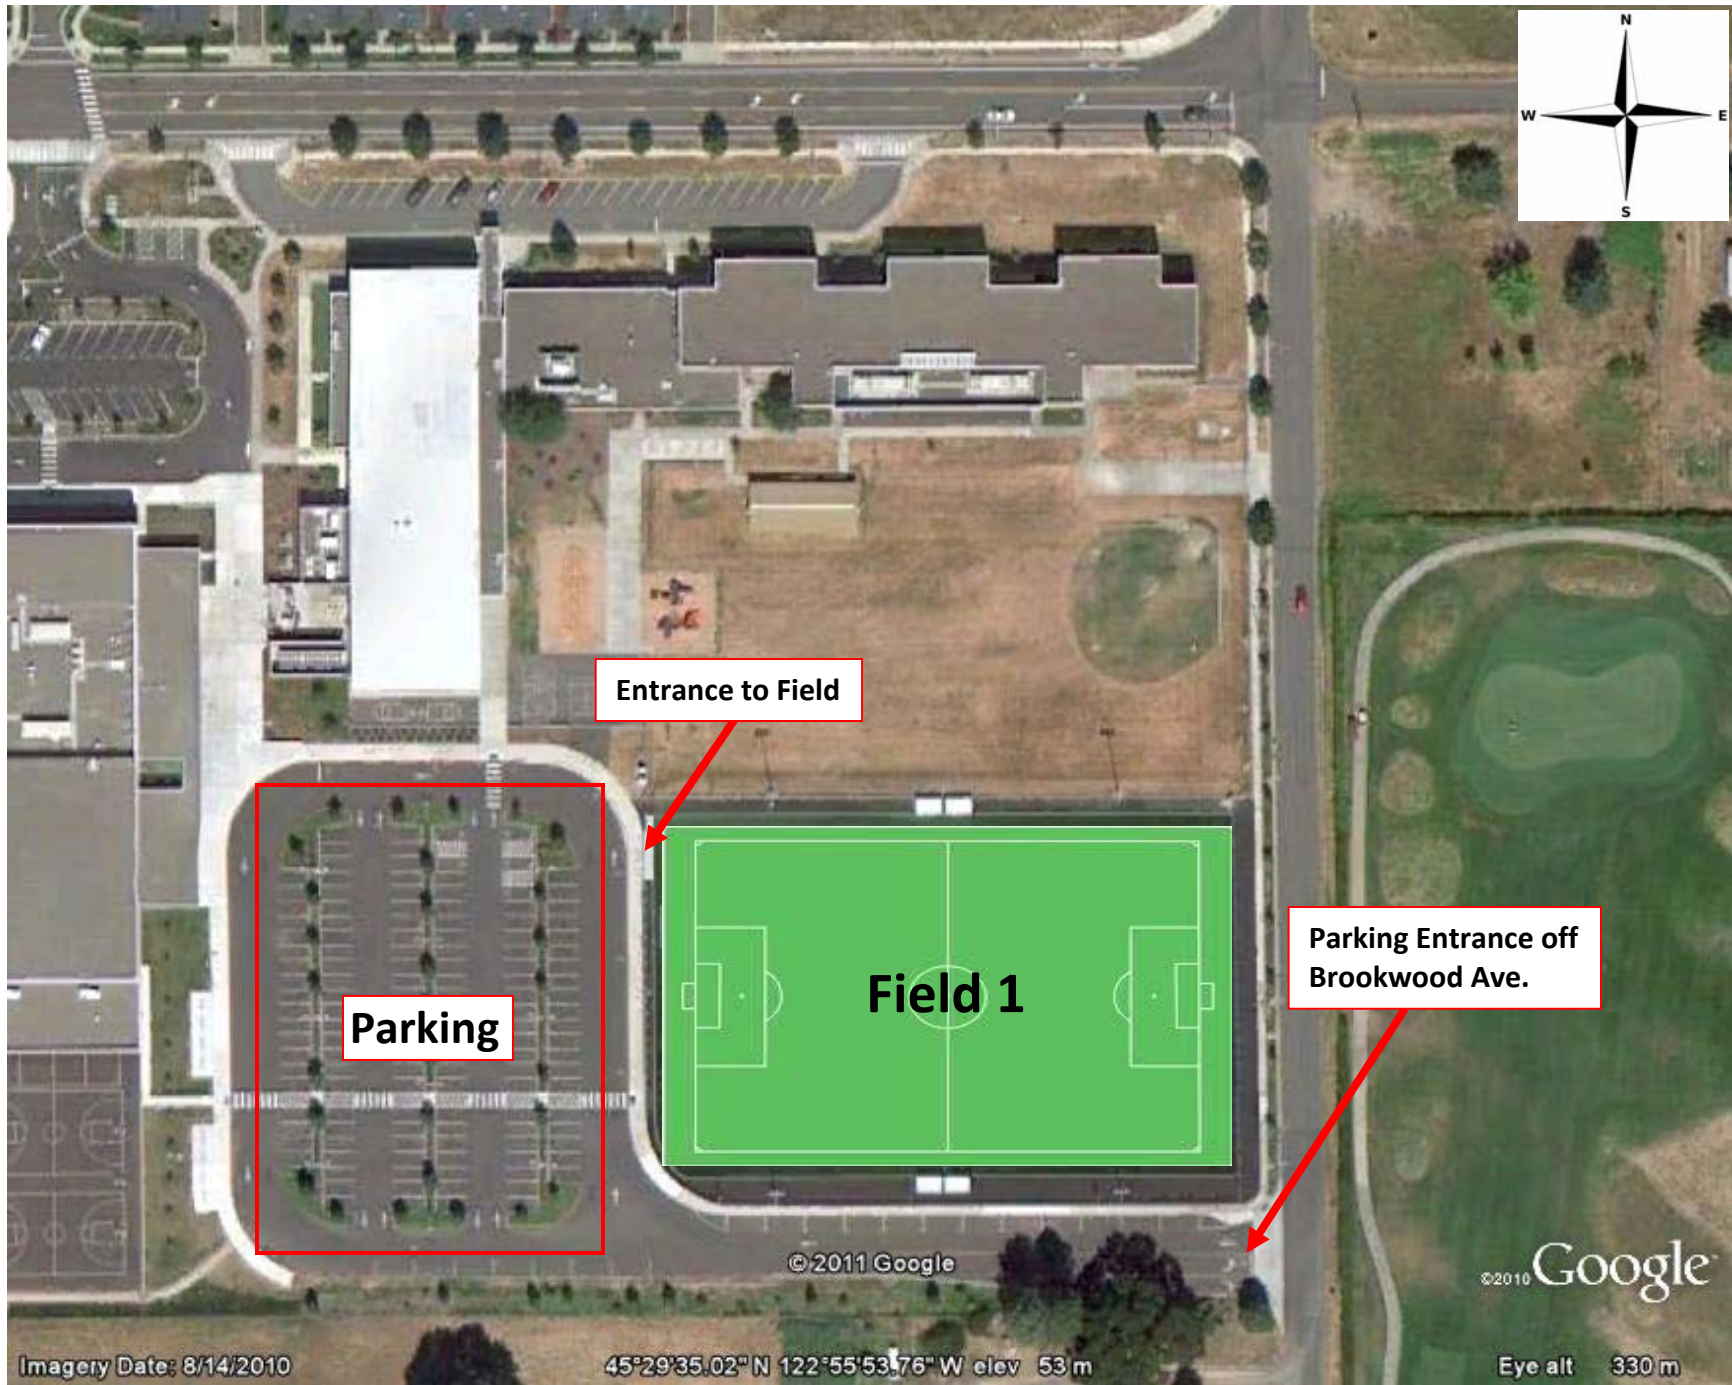

South Meadows Middle School

4690 SE Davis St., Hillsboro, OR

Entrance to Field

Parking

Field 1

Parking Entrance off Brookwood Ave.

©2011 Google

©2010 Google

Imagery Date: 8/14/2010

45°29'35.02" N 122°55'53.76" W elev 53 m

Eye alt 330 m