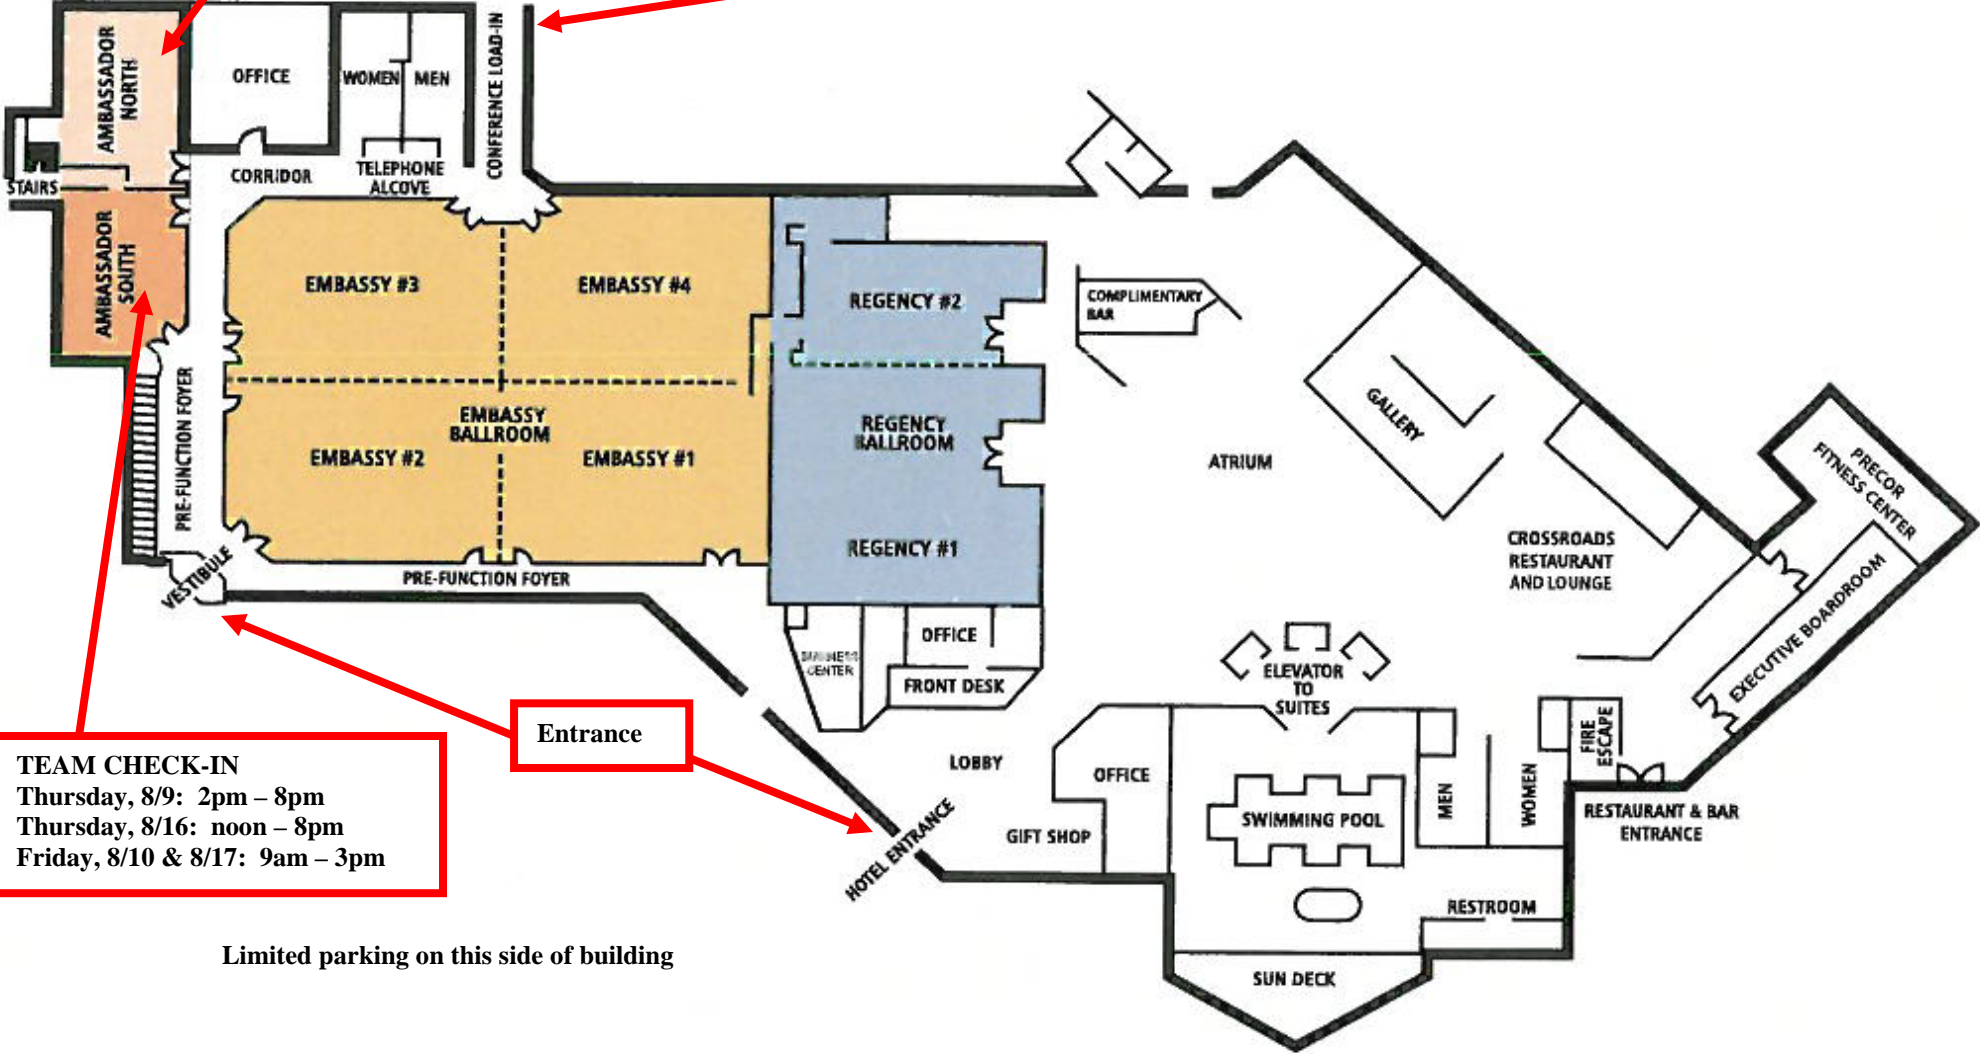

HEADQUARTERS
Fri, Sat: 9am – 7pm
Sun: 10am – 4pm

Lots of Parking on this side of building

Entrance

TEAM CHECK-IN
Thursday, 8/9: 2pm – 8pm
Thursday, 8/16: noon – 8pm
Friday, 8/10 & 8/17: 9am – 3pm

Entrance

Limited parking on this side of building